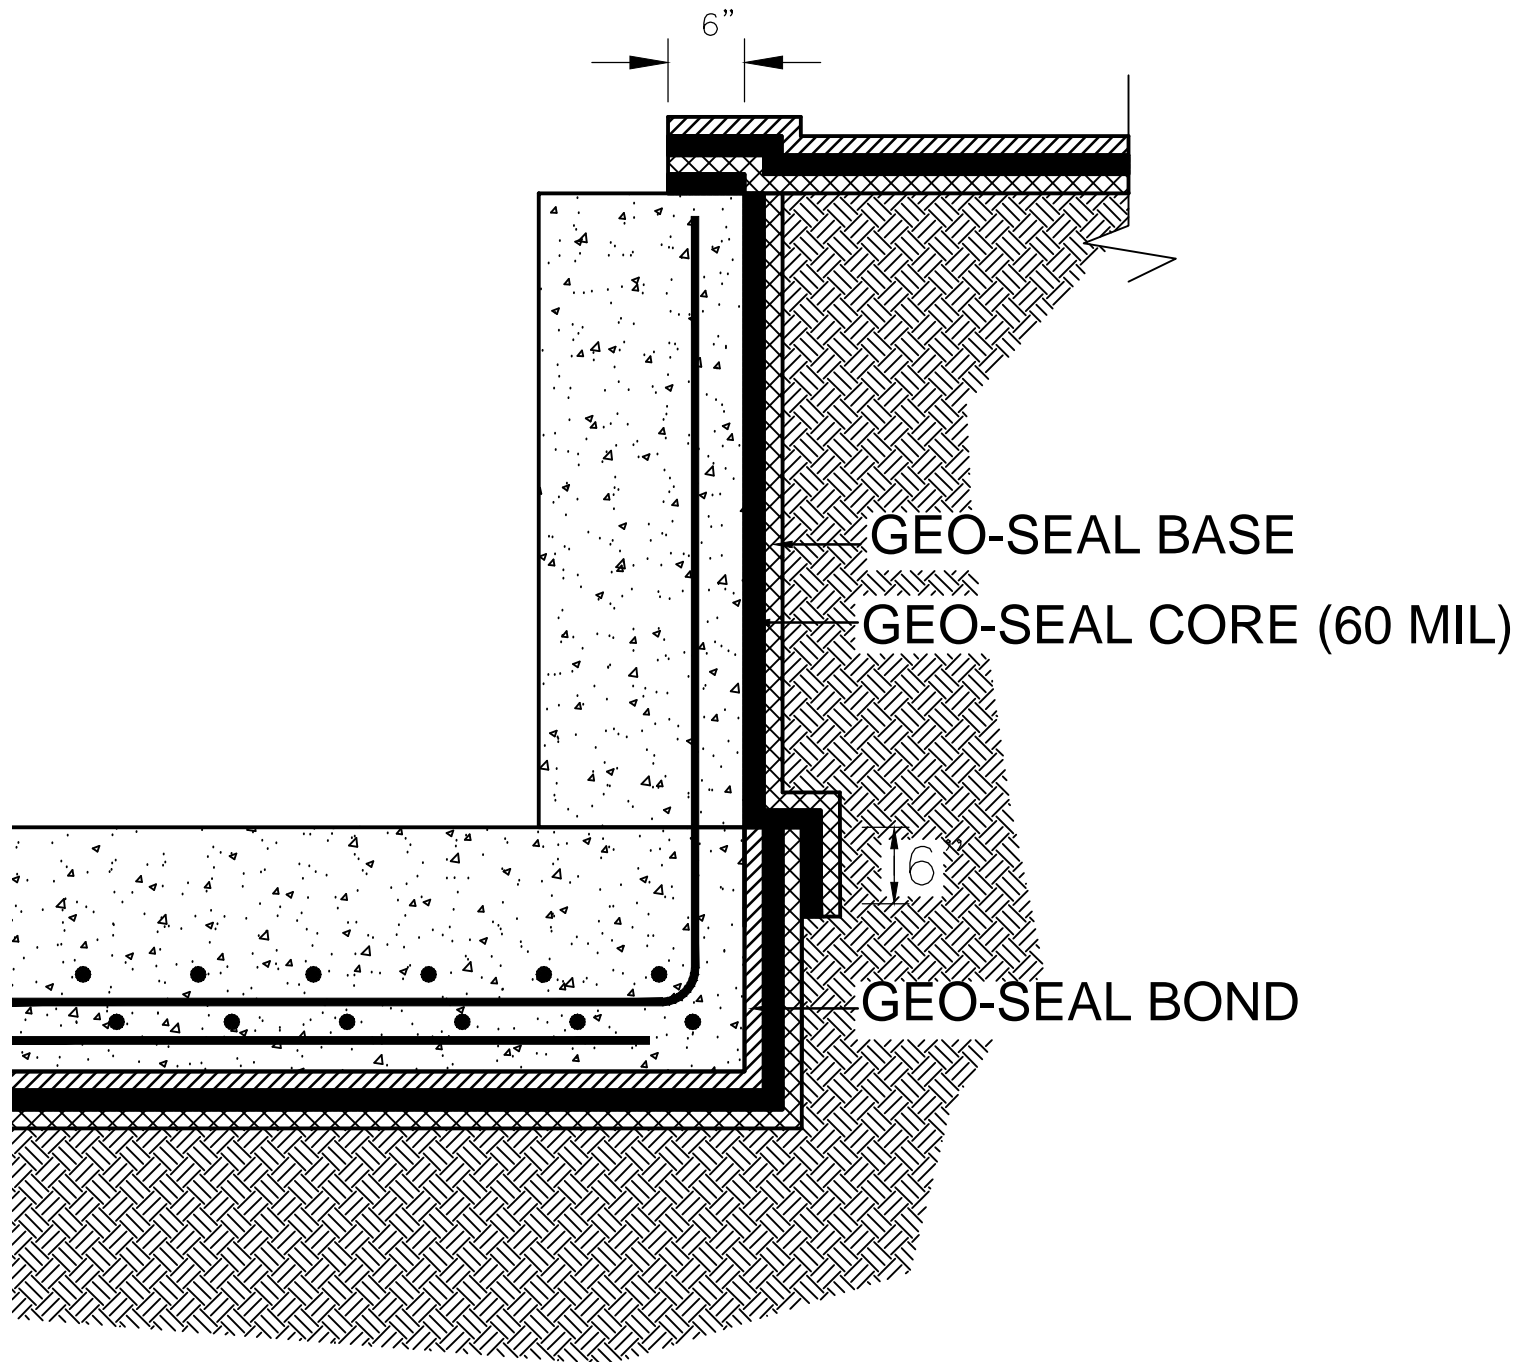

1011 CALLE SOMBRA
SAN CLEMENTE, CA 92673
949.481.8188 OFFICE
WWW.LANDSCIENCETECH.COM
© 2010 Land Science Technologies

Geo-Seal[®]
Vapor Intrusion Barrier

DATE

SCALE

TITLE

BELOW GRADE
OVERLAP DETAIL