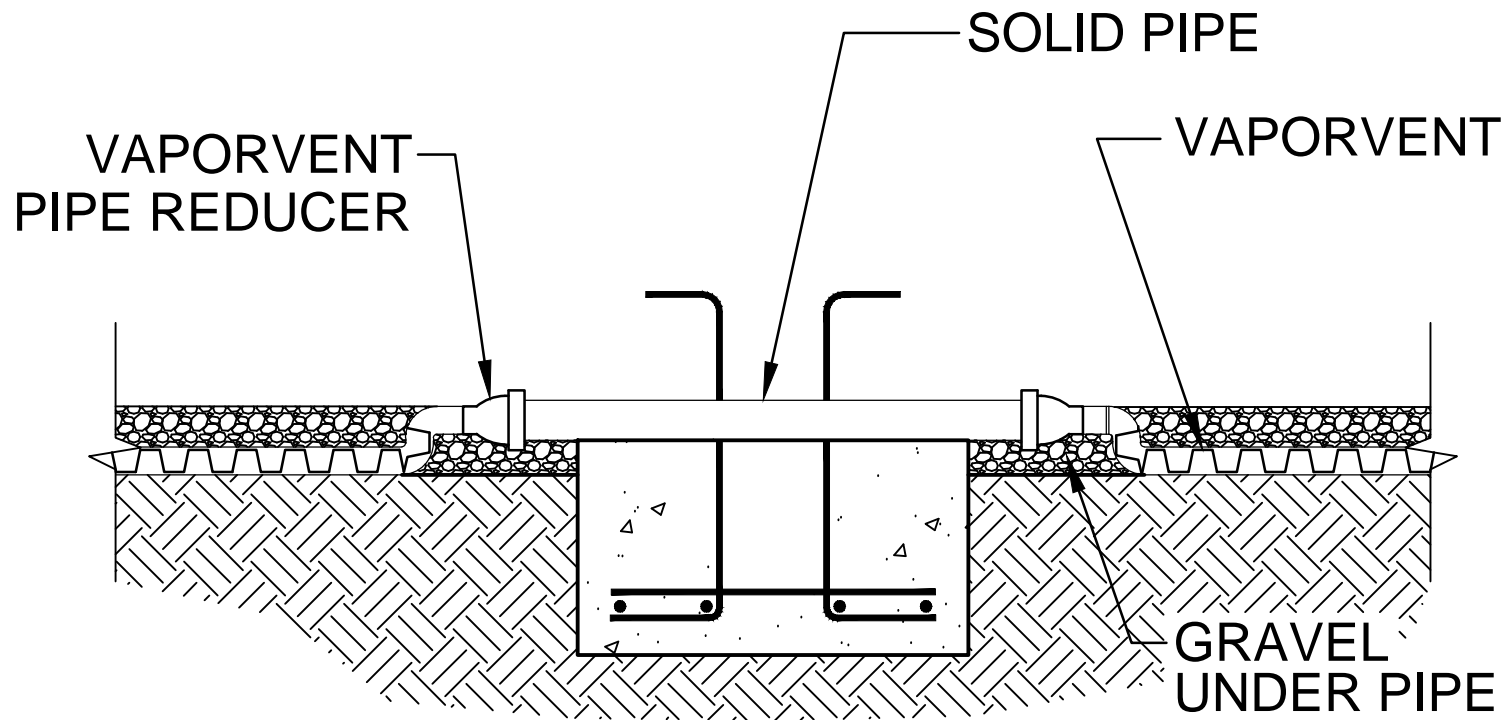

1011 CALLE SOMBRA  
SAN CLEMENTE, CA 92673  
949.481.8188 OFFICE  
WWW.LANDSCIENTECH.COM  
©2010 Land Science Technologies

**Geo-Seal**<sup>®</sup>  
Vapor Intrusion Barrier

DATE \_\_\_\_\_  
SCALE \_\_\_\_\_  
TITLE \_\_\_\_\_

VAPOR-VENT  
OVER FOOTING  
DETAIL