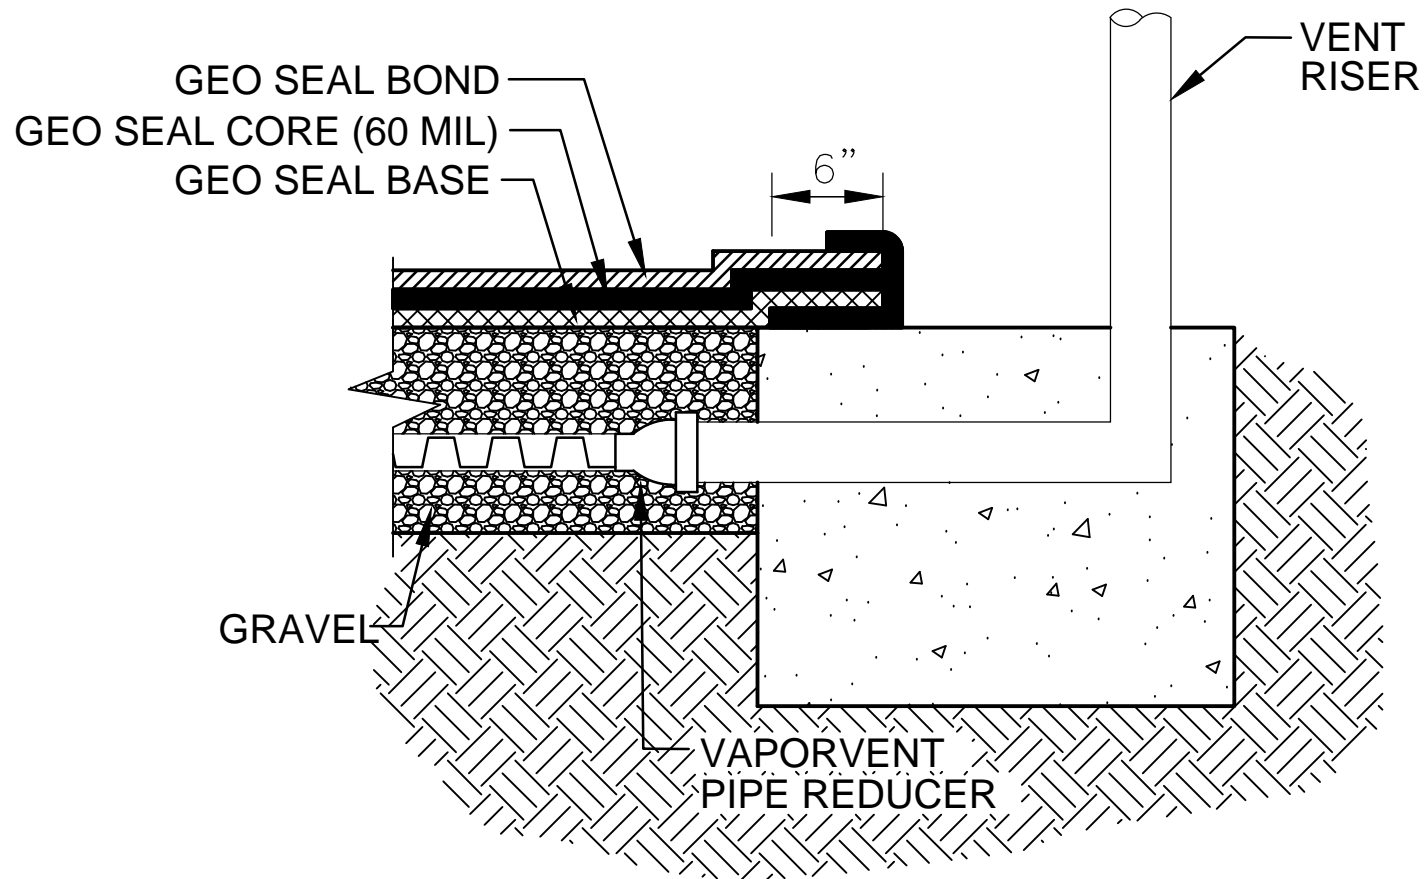

1011 CALLE SOMBRA
SAN CLEMENTE, CA 92673
949.481.8188 OFFICE
WWW.LANDSCIENCETECH.COM
©2010 Land Science Technologies

Geo-Seal[®]
Vapor Intrusion Barrier

DATE
SCALE
TITLE

VAPOR-VENT
VENT RISER